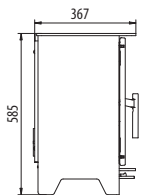

Heta Inspire 40 matt Black