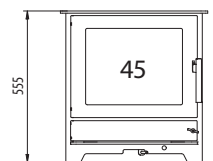

Heta Inspire 45

The Inspire 45 offers a remarkable 84% efficiency and is designed to burn wood or smokeless fuel and provides a beautiful view of the fire burning impressively through the wide cast iron door.

Watch in wonderment as the flames gently twist and turn and lazily disappear out of the fire box as the wood fuel gently crackles and burns whilst enjoying the beautiful warming and controllable heat that this stove produces.

Features include a single lever air control to give an accurate and precise control of the fire. Built-in clean burn combustion technology, secondary air wash to keep the glass spotlessly clean, riddling cast iron grate.

Robust 5mm steel construction with cast iron door and fitted with fresh air supply to allow the stove to be fitted directly to an outside air supply. Perfect for installation into highly insulated homes.

Technical Data

Nominal heat output kW
Output range kW
Heating area m2

Height
Width
Depth
Weight

Efficiency
Flue outlet ø

Cast iron door
Enamel
(door colour options)

Approvals
Warranty

Inspire 45

4,9
2,5-7
25-90

555 mm
540 mm
377 mm
82 kg

84%
125 mm

Matt Black
Black
Grey
White
Antique White
Red
Majolica Brown
Green
Dark Green
Blue

EN13240 & Defra
5 years