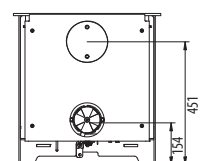

Heta Inspire 45

The Inspire 45 offers a remarkable 84% efficiency and is designed to burn wood or smokeless fuel and provides a beautiful view of the fire burning impressively through the wide cast iron door.

Watch in wonderment as the flames gently twist and turn and lazily disappear out of the fire box as the wood fuel gently crackles and burns whilst enjoying the beautiful warming and controllable heat that this stove produces.

Features include a single lever air control to give an accurate and precise control of the fire. Built-in clean burn combustion technology, secondary air wash to keep the glass spotlessly clean, riddling cast iron grate.

Robust 5mm steel construction with cast iron door and fitted with fresh air supply to allow the stove to be fitted directly to an outside air supply. Perfect for installation into highly insulated homes.

Technical Data

Nominal heat output kW
Output range kW
Heating area m2

Height
Width
Depth
Weight

Efficiency
Flue outlet ø

Cast iron door
Enamel
(door colour options)

Approvals
Warranty

Inspire 45

4,9
2,5-7
25-90

555 mm
540 mm
377 mm
82 kg

84%
125 mm

Matt Black
Black
Grey
White
Antique White
Red
Majolica Brown
Green
Dark Green
Blue

EN13240 & Defra
5 years