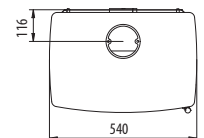

Heta Inspire 45

The Inspire 45 offers a remarkable 84% efficiency and is designed to burn wood or smokeless fuel and provides a beautiful view of the fire burning impressively through the wide cast iron door.

Watch in wonderment as the flames gently twist and turn and lazily disappear out of the fire box as the wood fuel gently crackles and burns whilst enjoying the beautiful warming and controllable heat that this stove produces.

Features include a single lever air control to give an accurate and precise control of the fire. Built-in clean burn combustion technology, secondary air wash to keep the glass spotlessly clean, riddling cast iron grate.

Robust 5mm steel construction with cast iron door and fitted with fresh air supply to allow the stove to be fitted directly to an outside air supply. Perfect for installation into highly insulated homes.

Technical Data

Nominal heat output kW
Output range kW
Heating area m2

Height
Width
Depth
Weight

Efficiency
Flue outlet ø

Cast iron door
Enamel
(door colour options)

Approvals
Warranty

Inspire 45

4,9
2,5-7
25-90

555 mm
540 mm
377 mm
82 kg

84%
125 mm

Matt Black
Black
Grey
White
Antique White
Red
Majolica Brown
Green
Dark Green
Blue

EN13240 & Defra
5 years