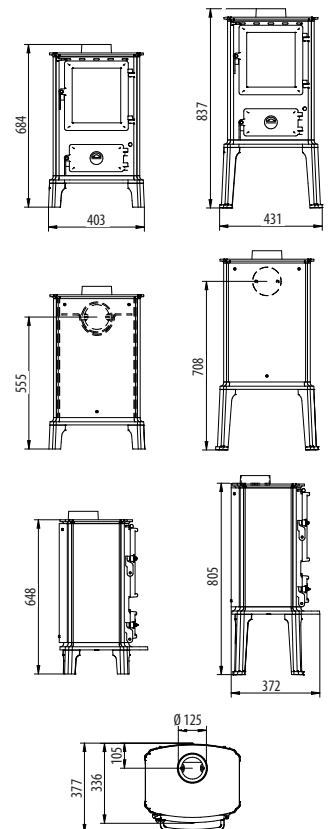

Kosi 6304

4,9
4-6
15-80

648 / 805 mm
329 mm
395 mm
69,4 / 70,8 kg

81%
125 mm

Matt Black
Black
Grey
White
Antique White
Red
Majolica Brown
Green
Dark Green
Blue

EN13240
5 years