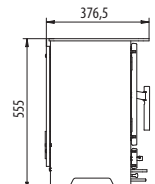

Heta Inspire 45

The Inspire 45 offers a remarkable 84% efficiency and is designed to burn wood or smokeless fuel and provides a beautiful view of the fire burning impressively through the wide cast iron door.

Watch in wonderment as the flames gently twist and turn and lazily disappear out of the fire box as the wood fuel gently crackles and burns whilst enjoying the beautiful warming and controllable heat that this stove produces.

Features include a single lever air control to give an accurate and precise control of the fire. Built-in clean burn combustion technology, secondary air wash to keep the glass spotlessly clean, riddling cast iron grate.

Robust 5mm steel construction with cast iron door and fitted with fresh air supply to allow the stove to be fitted directly to an outside air supply. Perfect for installation into highly insulated homes.

Technical Data

Nominal heat output kW
Output range kW
Heating area m2

Height
Width
Depth
Weight

Efficiency
Flue outlet ø

Cast iron door
Enamel
(door colour options)

Approvals
Warranty

Inspire 45

4,9
2,5-7
25-90

555 mm
540 mm
377 mm
82 kg

84%
125 mm

Matt Black
Black
Grey
White
Antique White
Red
Majolica Brown
Green
Dark Green
Blue

EN13240 & Defra
5 years