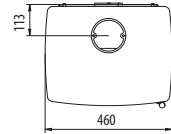

Heta Inspire 40 matt Black