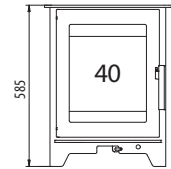

Heta Inspire 40 matt Black