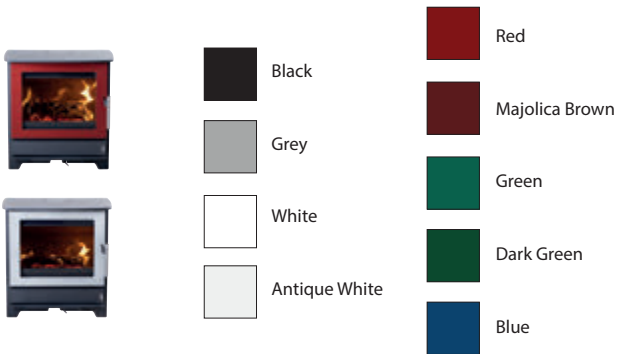

Heta Inspire 40

The Inspire 40 multifuel stove offers a stunning 81% efficiency and is built to the exact same specification as its larger brother, the Inspire 45. With its clean and modern styling and portrait design, it is an ideal choice of stove for installation into many fireplace settings or used in a freestanding situation.

Approved to EN13240 and fully Defra approved for burning wood in smoke control areas and supported by Heta's 5 year guarantee.