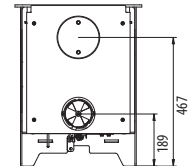

Heta Inspire 40 matt Black