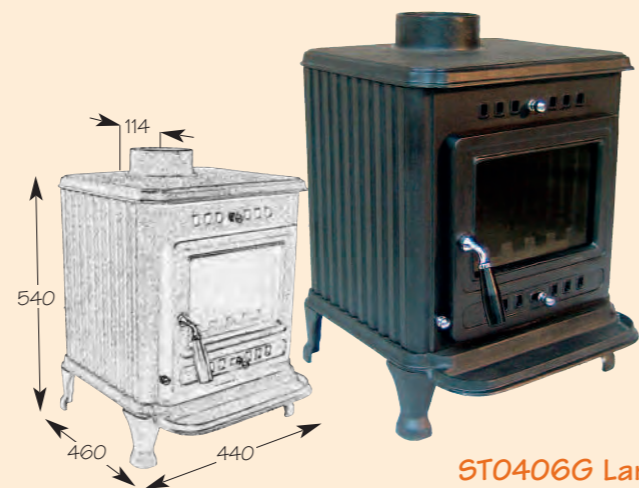

With heat outputs ranging from 5kW to 16kW, single and two door options, multi-fuel grates as standard and the flexibility to install with top or back flue outlets, the Suffolk range caters for virtually every installation requirement.

ST1050 Gainsborough
Output: 7-10kW
Weight: 110kG
Flue dia: 152mm
Height to centre of rear flue outlet: 470mm

ST0147A Constable
Output: 6-7kW
Weight: 88kG
Flue dia: 127mm
Height to centre of rear flue outlet: 432mm

ST0147B Constable
Output: 6-7kW
Weight: 88kG
Flue dia: 127mm
Height to centre of rear flue outlet: 432mm

ST247 Brackenburg
Output: 7-10kW
Weight: 135kG
Flue dia: 180mm
Height to centre of rear flue outlet: 558mm

ST1021sc Waverley
Output: 7-14kW
Weight: 131kG
Flue dia: 180mm
Height to centre of rear flue outlet: 558mm

ST0406 Butley
Output: 6-7kW
Weight: 70kG
Flue dia: 127mm
Height to centre of rear flue outlet: 425mm