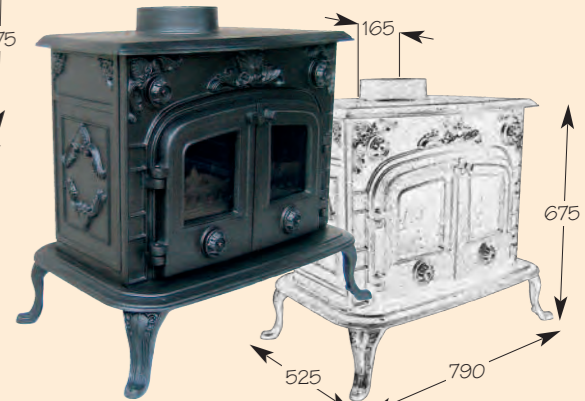

ST0311B Orford
Output: 5-6kW
Weight: 63kG
Flue dia: 127mm
Height to centre of rear flue outlet: 406mm

ST2800A Flatford
Output: 6-8kW
Weight: 96kG
Flue dia: 127mm
Height to centre of rear flue outlet: 477mm

ST1050 Gainsborough
Output: 7-10kW
Weight: 110kG
Flue dia: 152mm
Height to centre of rear flue outlet: 470mm

ST0147A Constable
Output: 6-7kW
Weight: 88kG
Flue dia: 127mm
Height to centre of rear flue outlet: 432mm

ST0147B Constable
Output: 6-7kW
Weight: 88kG
Flue dia: 127mm
Height to centre of rear flue outlet: 432mm

ST247 Brackenburg
Output: 7-10kW
Weight: 135kG
Flue dia: 180mm
Height to centre of rear flue outlet: 558mm