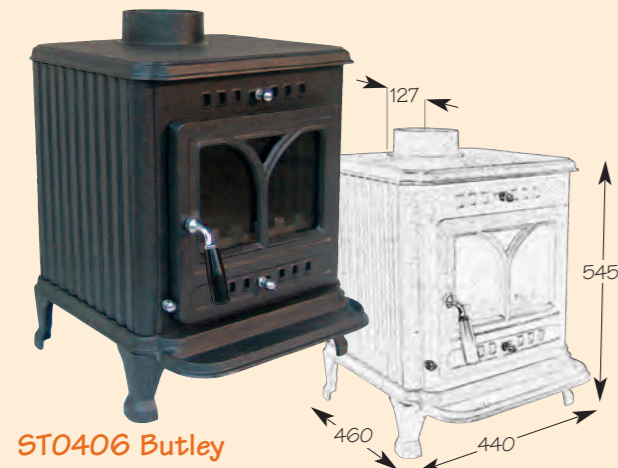

ST0406 Butley
Output: 6-7kW
Weight: 70kG
Flue dia: 127mm
Height to centre of rear flue outlet: 425mm