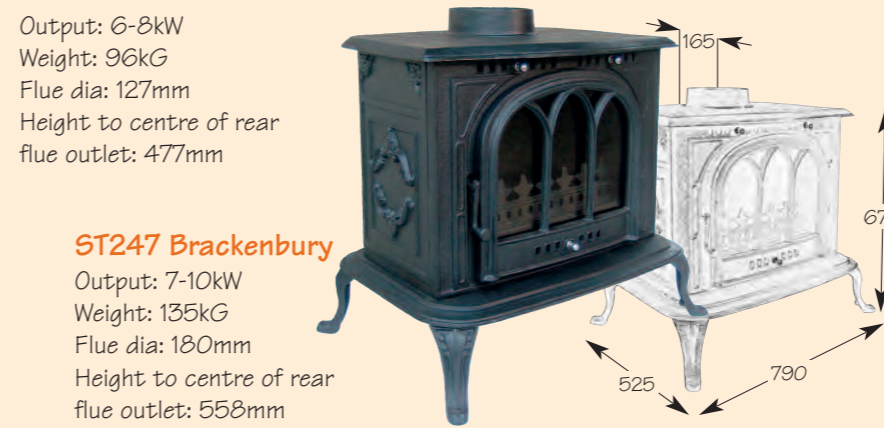

The Suffolk range, first introduced in 2003, has since built an enviable reputation for reliability and great value. Traditional styling combined with high combustion efficiency ensures that Suffolk multi-fuel stoves can offer a viable alternative heat source in an age of rapidly increasing energy costs.

With heat outputs ranging from 5kW to 16kW, single and two door options, multi-fuel grates as standard and the flexibility to install with top or back flue outlets, the Suffolk range caters for virtually every installation requirement.

All Suffolk stoves come with an **Airwash** system as standard and comply with European Standard EN13240 and include approval for installation on 12mm deep hearths.

These robustly built cast iron stoves represent excellent value, will give years of trouble free operation and are simple and safe to operate. All stoves are provided with the necessary operating tools, user instructions and heat proof mitten.

Rear View: Featuring a one handed control of secondary, tertiary and primary air. Can be connected to a direct air supply.

Featuring a one handed control of secondary, tertiary and primary air. Can be connected to a direct air supply.

All dimensions in mm. Stove outputs and dimensions are approximate. Specifications are subject to change without prior notice.