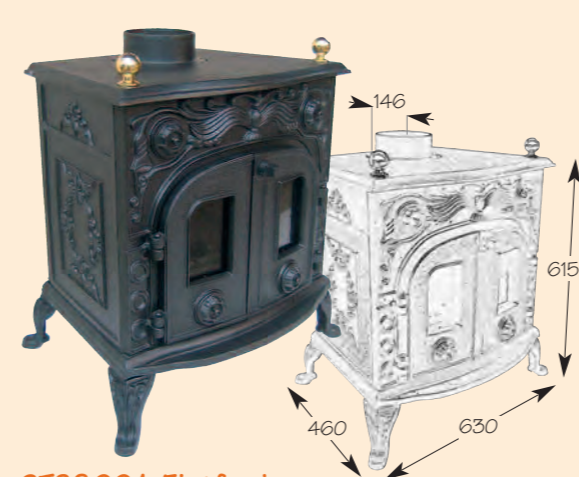

With heat outputs ranging from 5kW to 16kW, single and two door options, multi-fuel grates as standard and the flexibility to install with top or back flue outlets, the Suffolk range caters for virtually every installation requirement.

All Suffolk stoves come with an **Airwash** system as standard and comply with European Standard EN13240 and include approval for installation on 12mm deep hearths.

These robustly built cast iron stoves represent excellent value, will give years of trouble free operation and are simple and safe to operate. All stoves are provided with the necessary operating tools, user instructions and heat proof mitten.

ST0709 Capel
Output: 5kW
Weight: 67kG
Airwash & tertiary air systems
Flue dia: 127mm
Height to centre of rear flue outlet: 525mm

Rear View: Featuring a one handed control of secondary, tertiary and primary air. Can be connected to a direct air supply.

ST0311B Orford
Output: 5-6kW
Weight: 63kG
Flue dia: 127mm
Height to centre of rear flue outlet: 406mm

ST2800A Flatford
Output: 6-8kW
Weight: 96kG
Flue dia: 127mm
Height to centre of rear flue outlet: 477mm