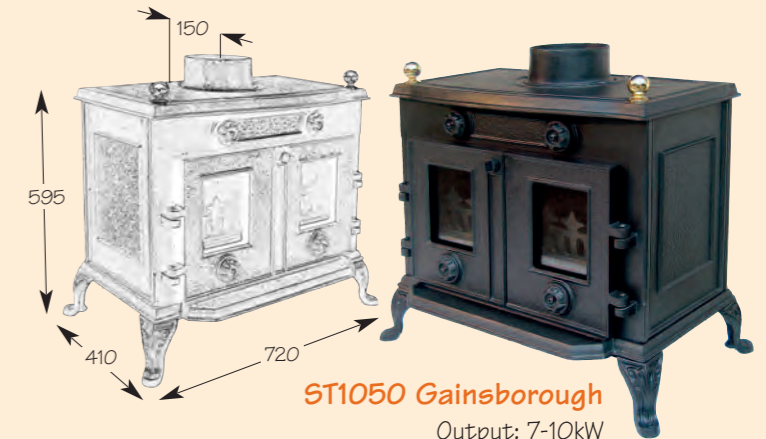

With heat outputs ranging from 5kW to 16kW, single and two door options, multi-fuel grates as standard and the flexibility to install with top or back flue outlets, the Suffolk range caters for virtually every installation requirement.

ST0709 Capel
Output: 5kW
Weight: 67kG
Airwash & tertiary air systems
Flue dia: 127mm
Height to centre of rear flue outlet: 525mm

Rear View: Featuring a one handed control of secondary, tertiary and primary air. Can be connected to a direct air supply.

ST0311B Orford
Output: 5-6kW
Weight: 63kG
Flue dia: 127mm
Height to centre of rear flue outlet: 406mm

ST2800A Flatford
Output: 6-8kW
Weight: 96kG
Flue dia: 127mm
Height to centre of rear flue outlet: 477mm

ST1050 Gainsborough
Output: 7-10kW
Weight: 110kG
Flue dia: 152mm
Height to centre of rear flue outlet: 470mm

ST0147A Constable
Output: 6-7kW
Weight: 88kG
Flue dia: 127mm
Height to centre of rear flue outlet: 432mm