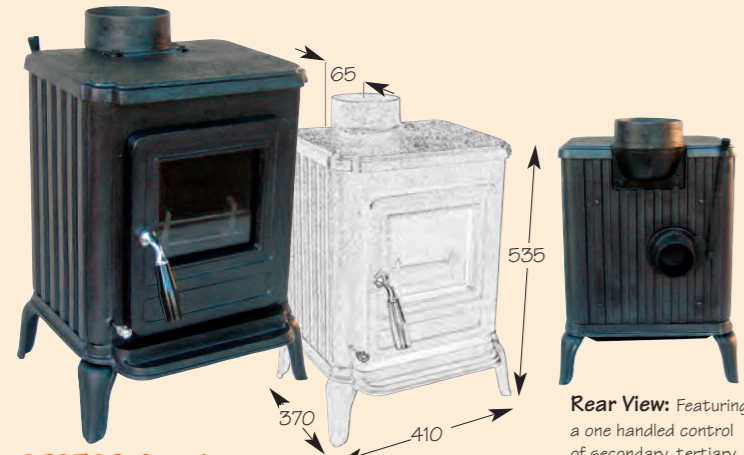

The Suffolk range, first introduced in 2003, has since built an enviable reputation for reliability and great value. Traditional styling combined with high combustion efficiency ensures that Suffolk multi-fuel stoves can offer a viable alternative heat source in an age of rapidly increasing energy costs.

With heat outputs ranging from 5kW to 16kW, single and two door options, multi-fuel grates as standard and the flexibility to install with top or back flue outlets, the Suffolk range caters for virtually every installation requirement.

All Suffolk stoves come with an **Airwash** system as standard and comply with European Standard EN13240 and include approval for installation on 12mm deep hearths.

These robustly built cast iron stoves represent excellent value, will give years of trouble free operation and are simple and safe to operate. All stoves are provided with the necessary operating tools, user instructions and heat proof mitten.

ST0709 Capel
Output: 5kW
Weight: 67kG
Airwash & tertiary air systems
Flue dia: 127mm
Height to centre of rear flue outlet: 525mm

Rear View: Featuring a one handed control of secondary, tertiary and primary air. Can be connected to a direct air supply.