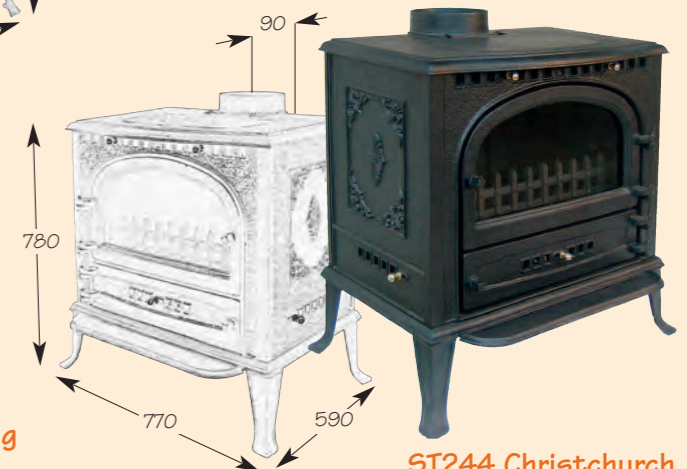

ST1017A Gipping
Output: 8-16kW
Weight: 147kG
Flue dia: 180mm
Height to centre of rear flue outlet: 750mm
Distance from rear of stove to centre of top flue: 90mm

ST244 Christchurch
Output: 7-16kW
Weight: 165kG
Flue dia: 180mm
Height to centre of rear flue outlet: 775mm