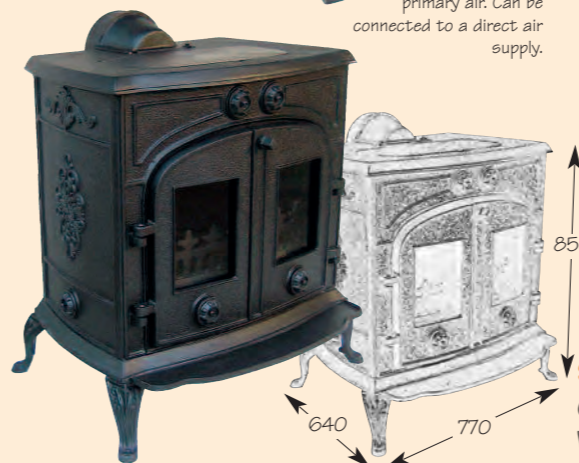

ST246A Wolsey
Output: 7-10kW
Weight: 120G
Flue dia: 155mm
Height to centre of rear flue outlet: 580mm

ST1017A Gipping
Output: 8-16kW
Weight: 147kG
Flue dia: 180mm
Height to centre of rear flue outlet: 750mm
Distance from rear of stove to centre of top flue: 90mm

All dimensions in mm. Stove outputs and dimensions are approximate. Specifications are subject to change without prior notice.