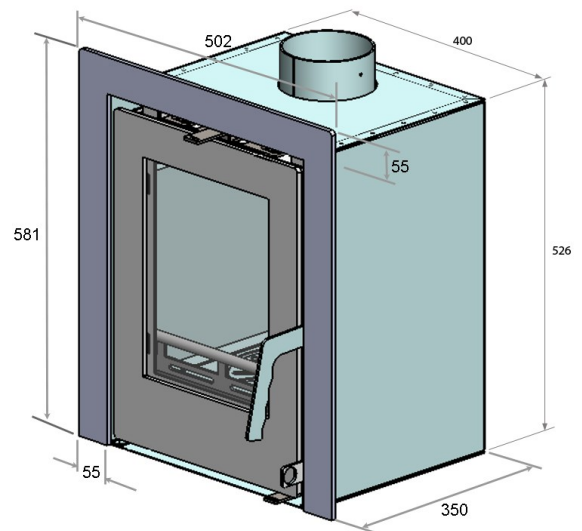

Pevex Enterprises Ltd

email: sales@woodstoves.co.uk

Web: www.woodstoves.co.uk

Tel: 0044 01473 736399

Fax: 0044 01473 736406