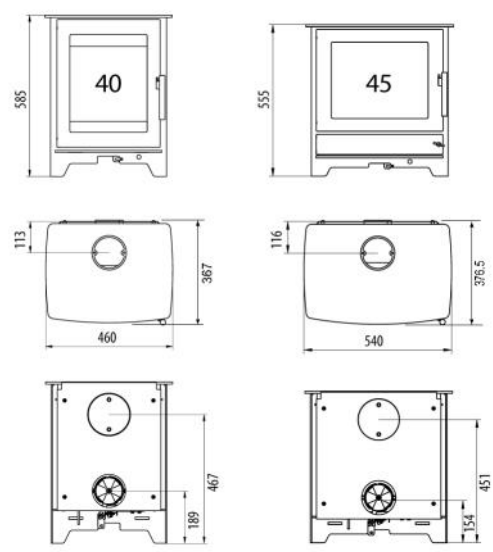

The New Heta *Inspire 40* 4.9kW Multifuel Stove

New

The **Heta Inspire 40** multifuel stove offers a stunning 81% efficiency and is built to the exact same specification as its larger brother, the Inspire 45. With its clean and modern styling and portrait design, it is an ideal choice of stove for installation into many fireplace settings or used in a freestanding situation.

Approved to EN13240 and fully Defra approved for burning wood in smoke control areas and supported by Heta's 5 year guarantee.

Technical Specifications	Inspire 40	Inspire 45
Nom Output kW	4.9	4.9
Range kW	1.5 - 6	1.5 - 7
Heating area m ²	20-80	20-100
Flue dia mm	130 dia top/rear	
Weight KG	75	85
Dims (w x d x ht mm)	460 x 367 x 585	540 x 377 x 555
Efficiency when burning wood	81%	84%
Approvals	EN13240 & Defra	
Warranty	5 years	