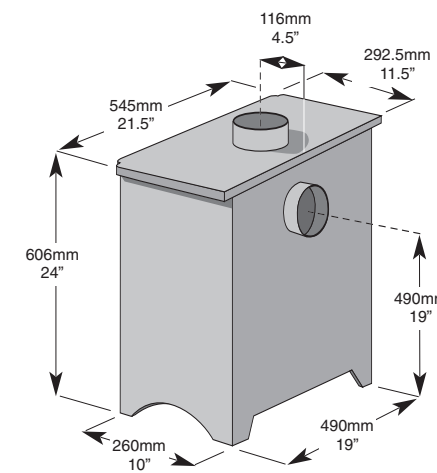

Peve Enterprises Ltd was established in 1993 as importers and distributors of traditional firebaskets, grates and firebacks to the fireplace industry. As the business developed fireplaces were added to the portfolio and in 2004 the first stoves were introduced to the British market. Peve are now a major distributor of traditional and contemporary stoves - distributing the Suffolk, Bohemia, Heta, Aduro, Invicta and Godin stove brands in the UK.

The Bohemia family of wood and multi fuel stoves are the result of years of practical design experience to create an aesthetically pleasing product which is ideally in tune with the demands and requirements of the British market. Precisely built in steel to exacting standards these stoves are available with a plain door to suit contemporary settings or a cast iron decorative door for traditional fireplaces.

FEATURES

- 5 year guarantee on the body
- 2 year guarantee on the grate
- Heavy duty 5mm steel body and 8mm steel top plate
- Clean and attractive lines
- Lovely view of the fire
- Ergonomic designed chrome door handle & optional wooden handle
- Simple one piece grate assembly
- Simple air sliders to control both primary and secondary air wash to keep the glass clean
- Optional contemporary plain door or decorative traditional cast iron door
- 2 door option available on the Bohemia 50 and 60
- Convector top plate
- High capacity firebox lined with refractory firebricks
- Lift out baffle for easy flue cleaning
- Top or rear 125mm flue outlet
- Approved to EN13240 for wood, brown coal and smokeless fuel burning
- Efficiencies exceed 72%
- HETAS approved for wood burning

Bohemia 30 - 3-4kW Multi Fuel Stove