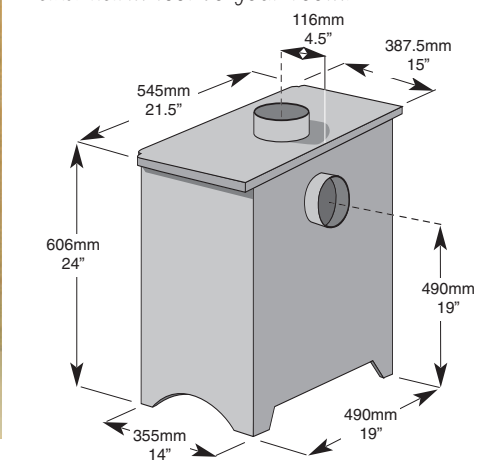

It is generally accepted that the burning of wood releases the carbon dioxide that the tree has absorbed during its normal photosynthesis. This makes wood burning carbon neutral, and friendly to the environment. So you can feel cosy and virtuous!