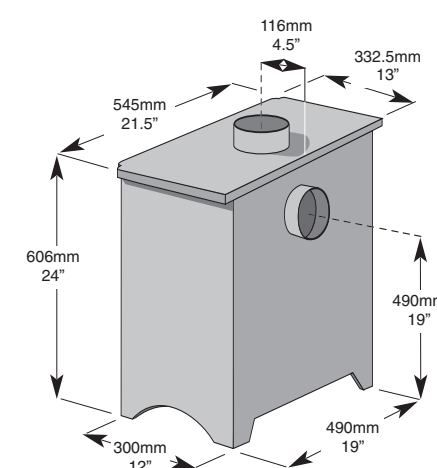

Peve Enterprises has a continuous policy of improvements and reserves the right to change specifications without prior notice. E.&O.E.