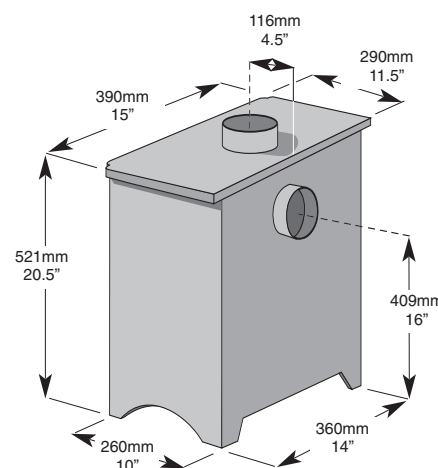

### Bohemia 30 - 3-4kW Multi Fuel Stove

The compact 30 is ideally suited to the smaller fireplace opening measuring 16" (405mm) x 22" (560mm) in height. This small stove is ideal whether used in smaller homes, narrow boats or summer houses, and will give a lovely radiant and convection heat.

- Nominal output 3-4kW
- Max log length 300mm
- Flue outlet 125mm top or rear
- Weight 51kg
- Available with Plain door
- Burns wood, brown coal or smokeless fuel
- Efficiencies : Wood 74.4% and Solid fuel 75.5%